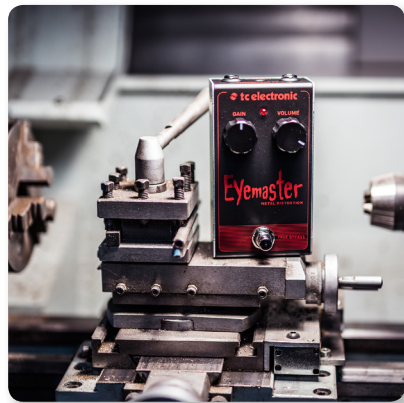

Stompboxes

EYEMASTER METAL DISTORTION

Skull-Pounding Metal Distortion Pedal with 2-Knob Interface for Insane Gain

- Bone-crushing metal distortion pedal
- Highly responsive 2-knob interface
- Roll in huge amounts of gain to take your tone over the top
- True bypass for ultimate signal integrity
- “Built-like-a-tank” metal chassis
- Runs on 9 V battery or PSU-SB DC power supply (not included)
- 3-Year Warranty Program*
- Designed and engineered in Denmark

Kneel Before EYEMASTER!

EYEMASTER METAL DISTORTION brings back the original metal credo of “loud and brutal” with its “simpler-than thou” 2-knob operation. Just set the volume (all the way up, right?) and adjust the gain (anything less than all-the-gain is sacrilege) and start riffing. EYEMASTER was specifically designed to channel pure, Swedish death metal tone, endearingly nicknamed the “Swedish Buzzsaw”. EYEMASTER is NOT some filly, tasteful overdrive; it is not transparent; and does not “sit well in the mix” – it burns an unholy path straight through the mix!

Stompboxes

EYEMASTER METAL DISTORTION

Skull-Pounding Metal Distortion Pedal with
2-Knob Interface for Insane Gain

Perfect EQ

Stop wasting time on EQs. We've already dialed-in the perfect death metal EQ and cut off the knobs. Just turn the remaining knobs all the way up and unleash your inner beast with an authentic death metal sound that is evocative of ancient pagan rituals performed in the depths of the Scandinavian woods. Tones that are dark and menacing – and dripping with acid and edge.

Forged from Unholy Metal

With its sturdy and strong metal frame, EYEMASTER will stand up to an army of black clad metal players and keep asking for more. Dead simple 2-knob operation and top-mounted jacks provide an easy fit on your pedal board, and the true bypass keeps your signal nice and clean. (Hey, you've gotta tune sometime, right?)